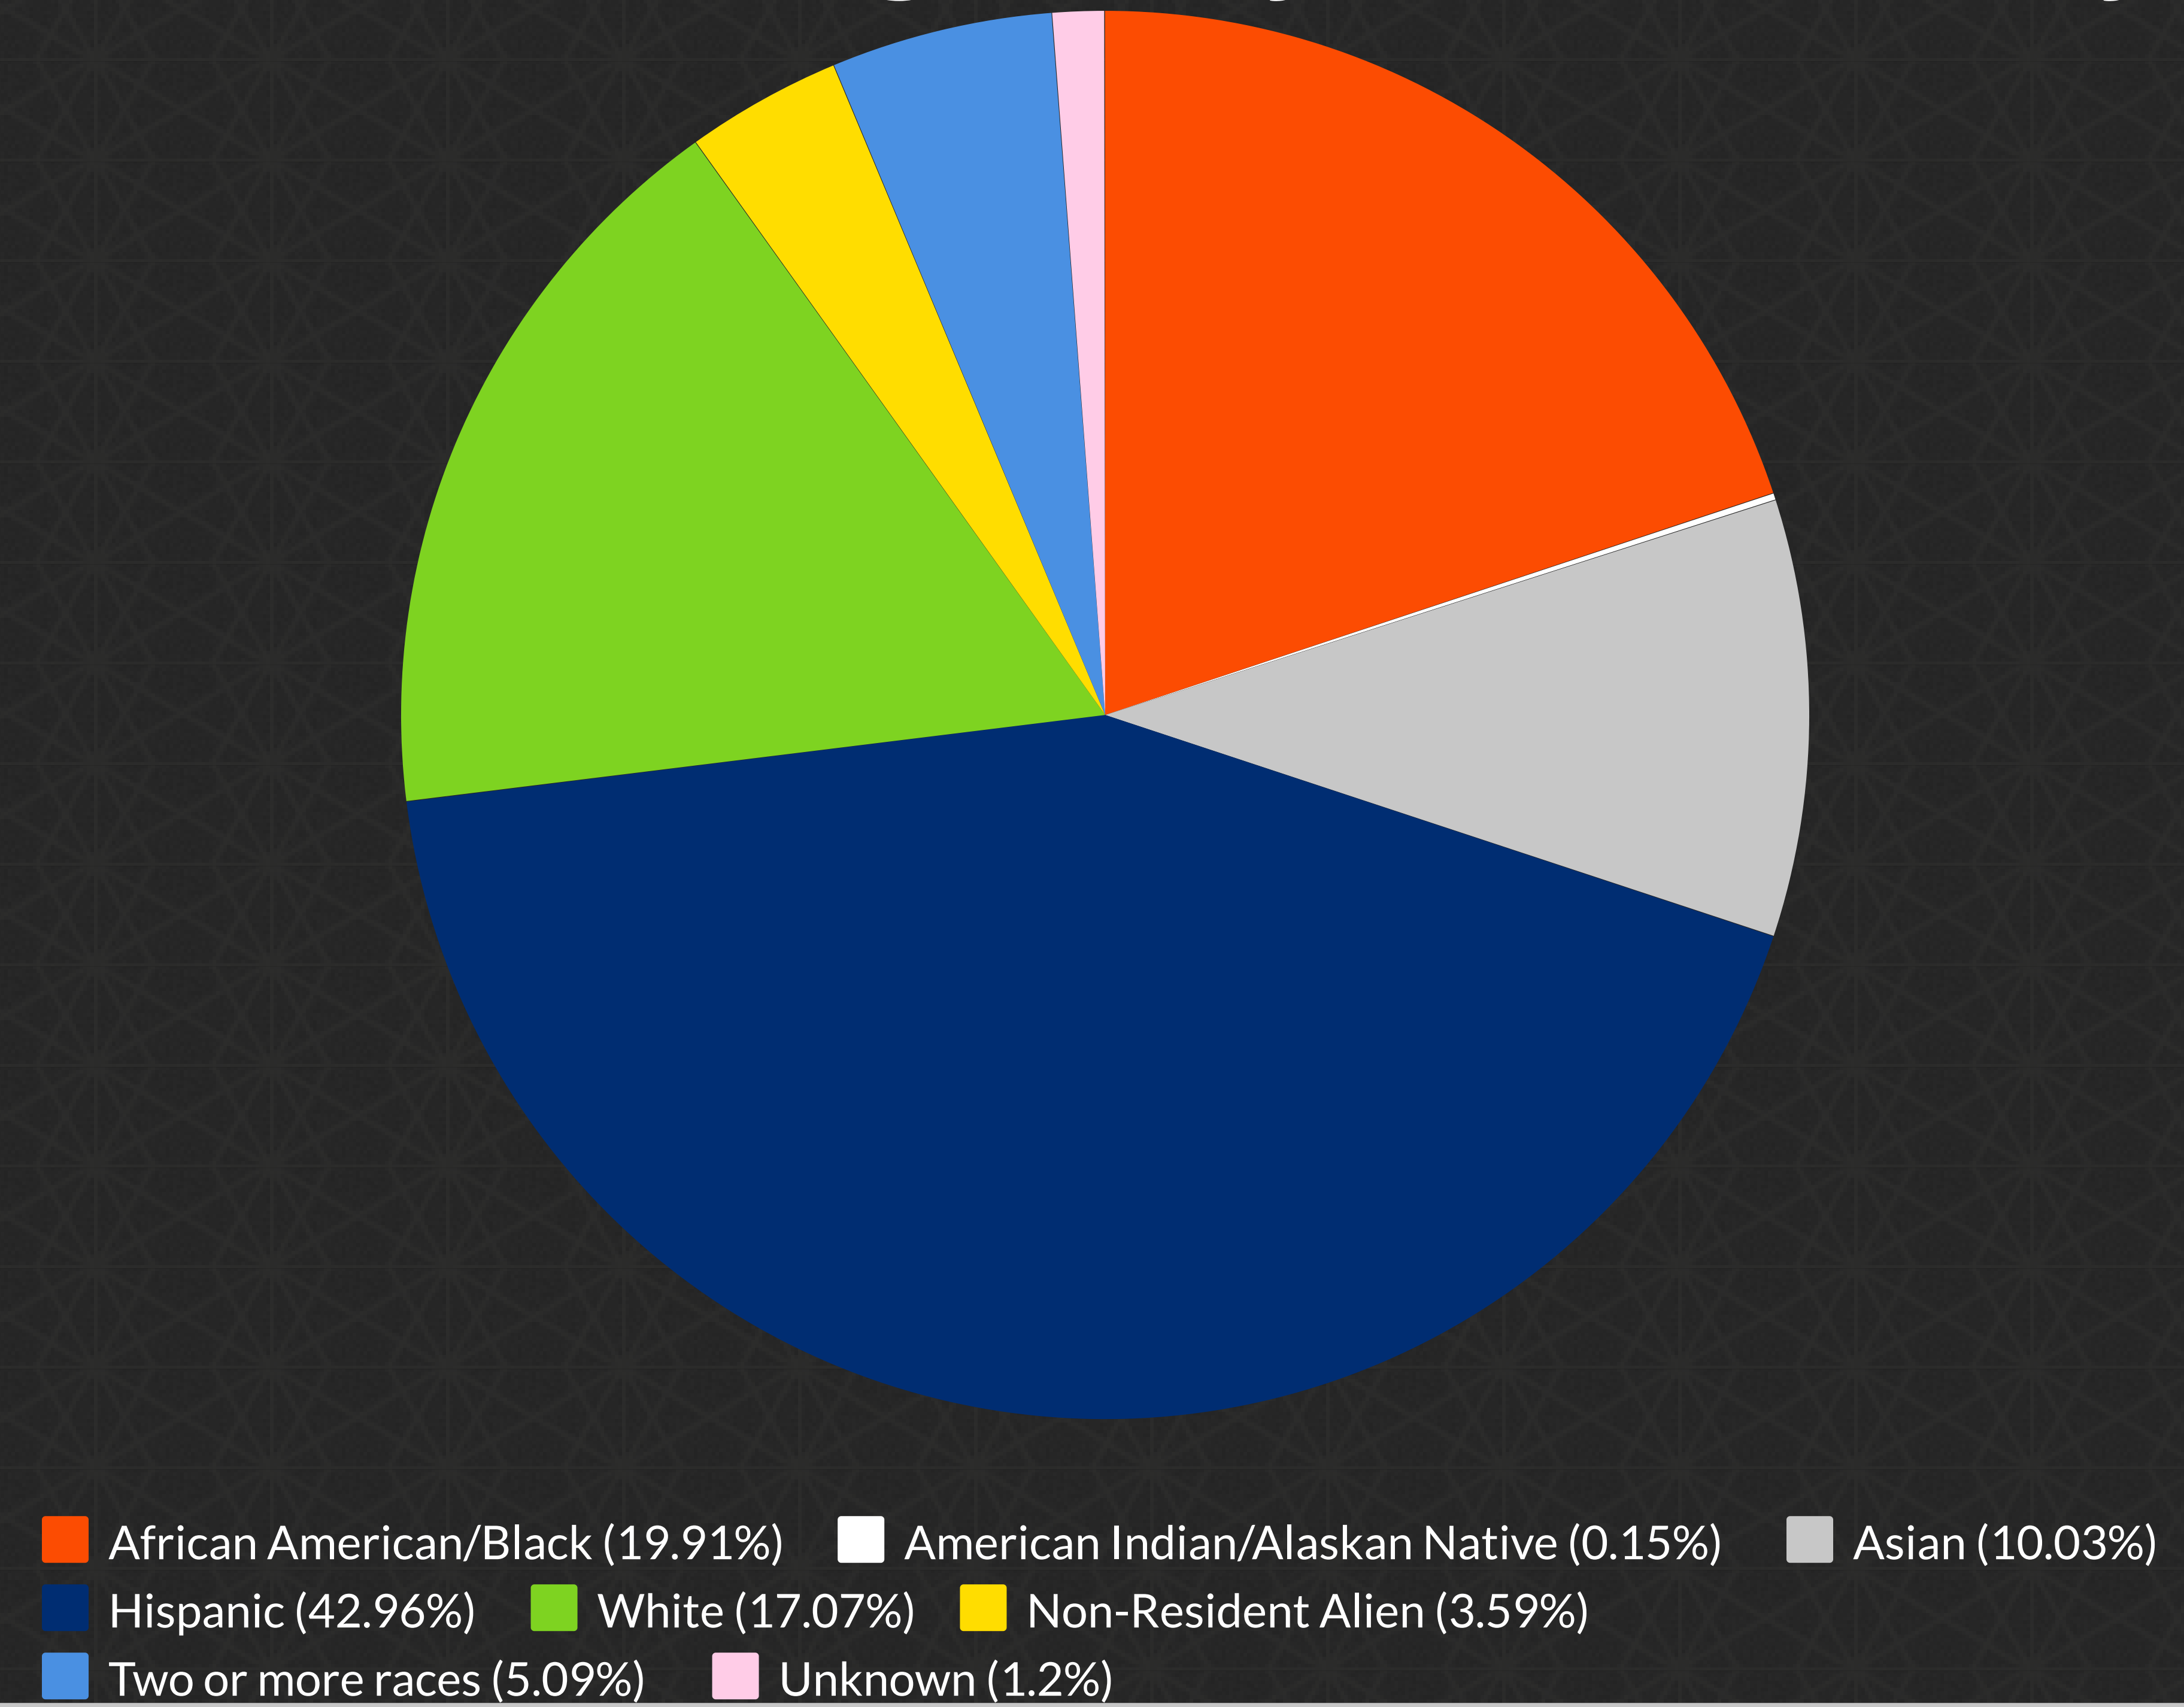

Freshmen Enrollment

Fall Who our 668 students are... 2020

Enrollment by College Major

Percentage by Ethnicity

HBU HOUSTON BAPTIST UNIVERSITY

Office of Institutional Research & Effectiveness

Female

64%