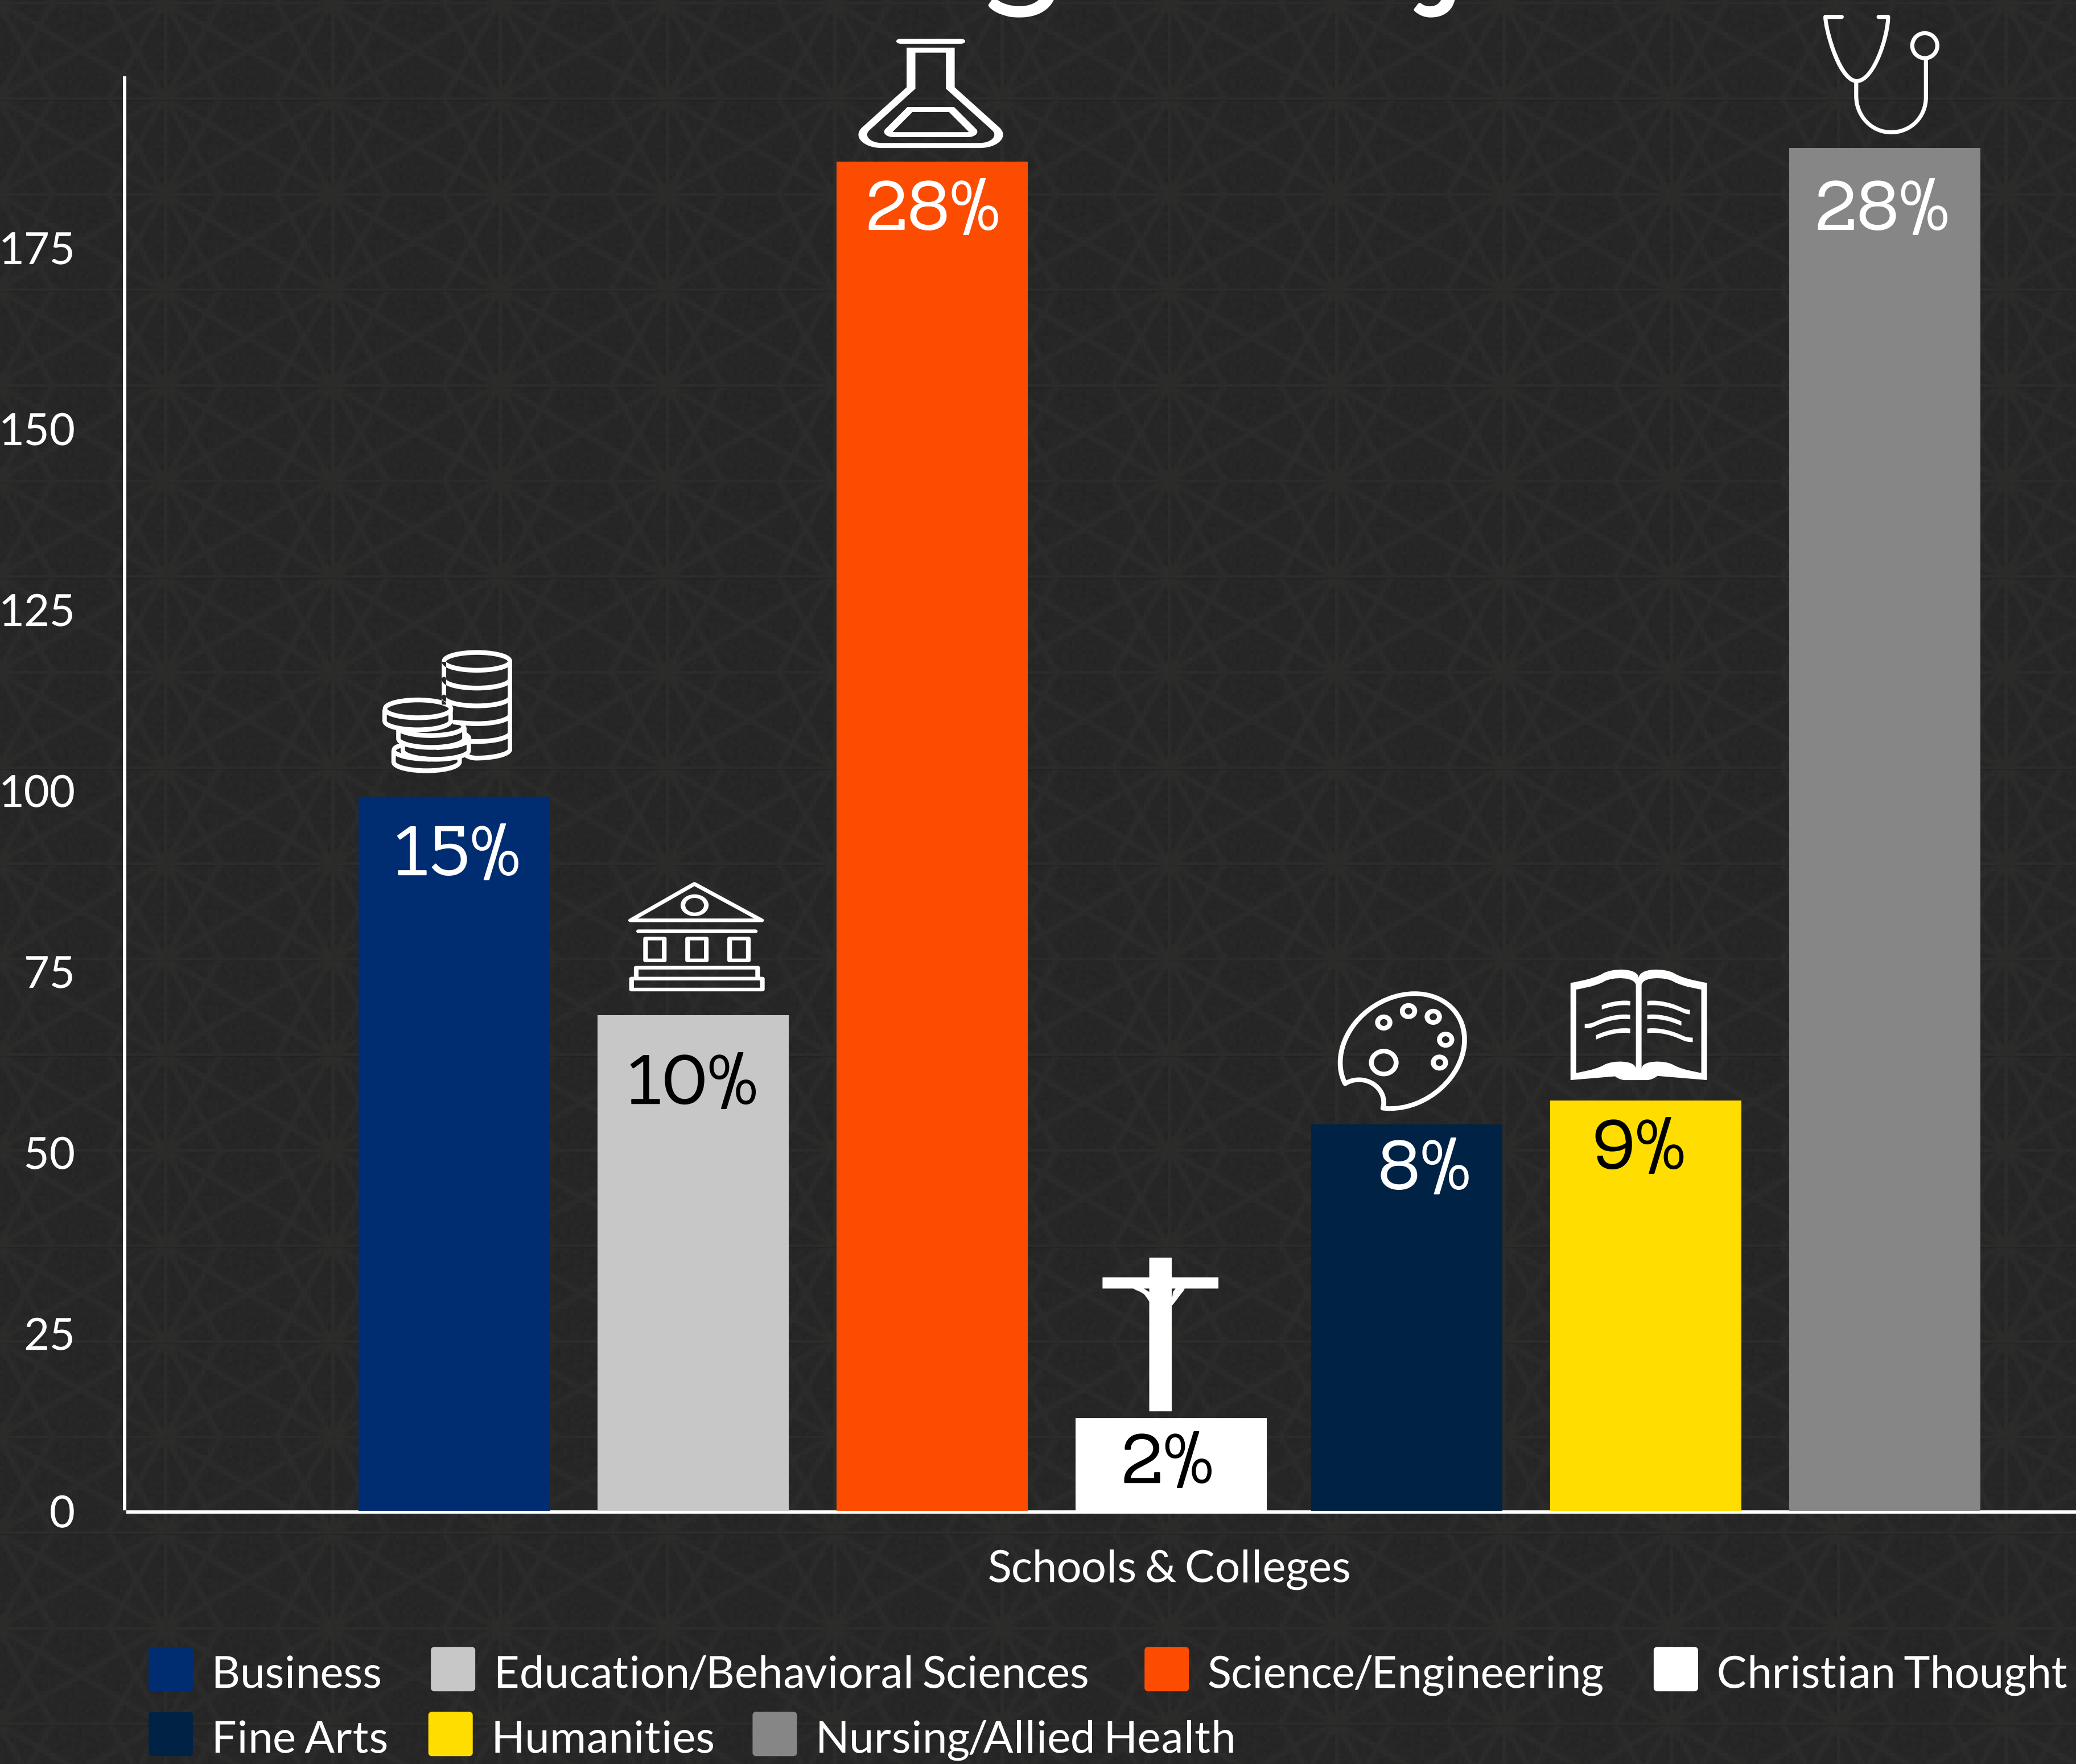

Freshmen Enrollment

Fall Who our 668 students are... 2020

Enrollment by College Major

Percentage by Ethnicity

HBU HOUSTON BAPTIST UNIVERSITY

Office of Institutional Research & Effectiveness

Female

64%